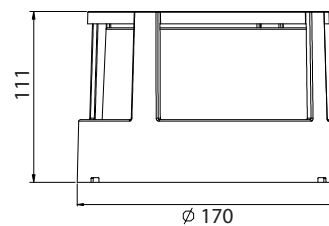

PRO	CRI ≥ 80	
IP65		100°
220-240V 50/60Hz		15,000h L70

Model:	Mila RO Frame
Format:	Round
Location:	Exterior / Interior
Wattage:	15W
Materials:	Aluminium
Led Color:	3000K / 4200K / 6500K
Product Dimension:	170*170*111mm
IP Code:	65
Fixation:	Wall
CRI :	80
Lumen Output:	1000LM
Frequency:	50/60 Hz
Beam Angle:	100°

CCT switch

DIMENSION DRAW

OUTDOOR